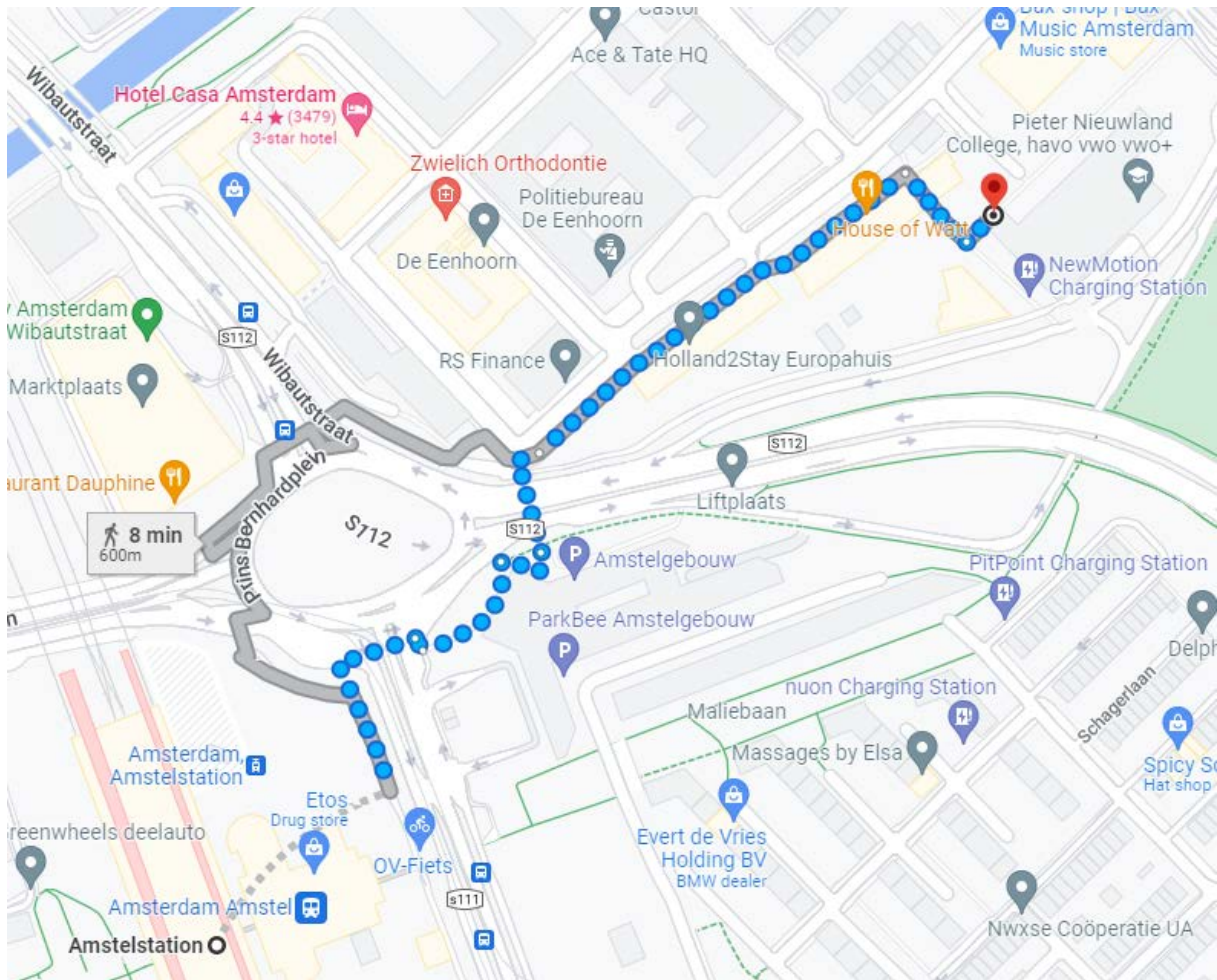

Route description from Schiphol Airport to Pierre Lallementstraat

Address: Pierre Lallementstraat 1-620, 1097 JR Amsterdam

1. From Schiphol Airport, take the train with final destination 'Lelystad Centrum'. More information about how to buy a train ticket can be found [here](#).
2. Exit the train at train station 'Amsterdam Zuid'.
3. Take metro 51 with final destination 'Centraal Station'.
4. Exit the train at train station 'Amsterdam Amstel'.
5. From here, it is a 7-minute walk to Pierre Lallementstraat (see page 2):

Head north on Julianaplein/s111 toward Prins Bernhardplein. At Prins Bernhardplein, take the 1st exit and stay on Julianaplein/s111. Follow the James Wattstraat and turn right toward Pierre Lallementstraat. Finally, turn left on the same street.