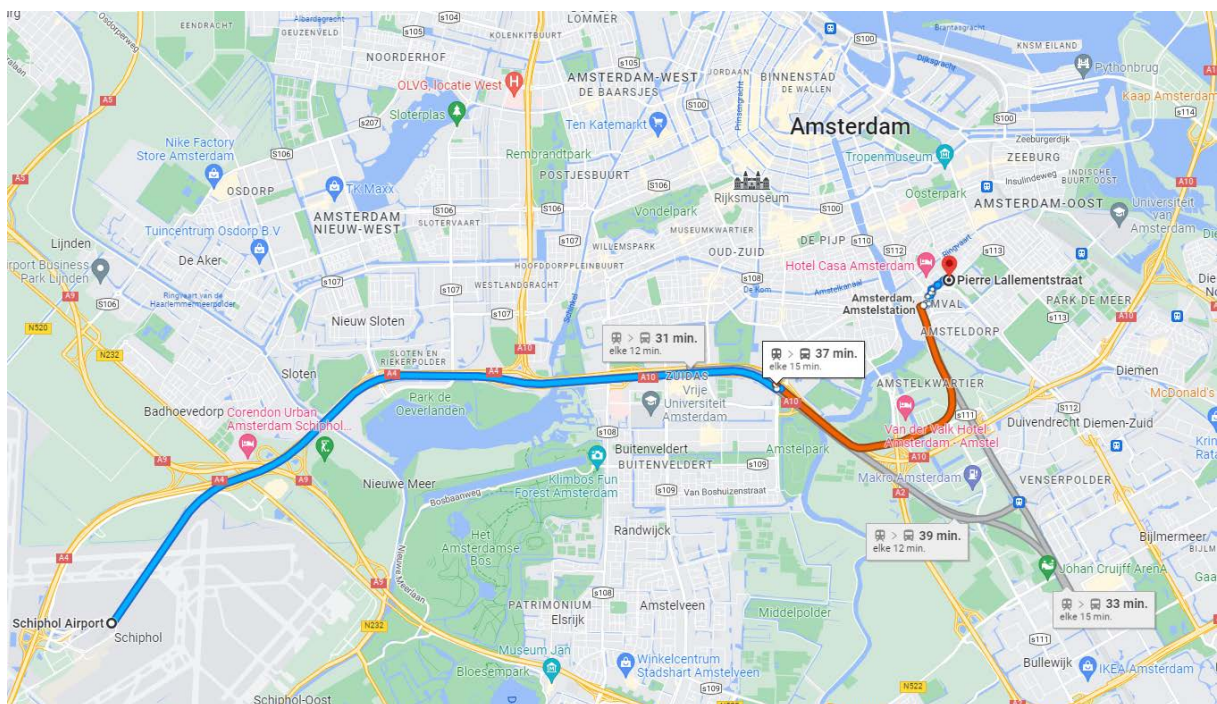

Route description from Schiphol Airport to Pierre Lallementstraat

Address: Pierre Lallementstraat 1-620, 1097 JR Amsterdam

1. From Schiphol Airport, take the train with final destination 'Lelystad Centrum'. More information about how to buy a train ticket can be found [here](#).
2. Exit the train at train station 'Amsterdam Zuid'.
3. Take metro 51 with final destination 'Centraal Station'.
4. Exit the train at train station 'Amsterdam Amstel'.
5. From here, it is a 7-minute walk to Pierre Lallementstraat (see page 2):

Head north on Julianaplein/s111 toward Prins Bernhardplein. At Prins Bernhardplein, take the 1st exit and stay on Julianaplein/s111. Follow the James Wattstraat and turn right toward Pierre Lallementstraat. Finally, turn left on the same street.