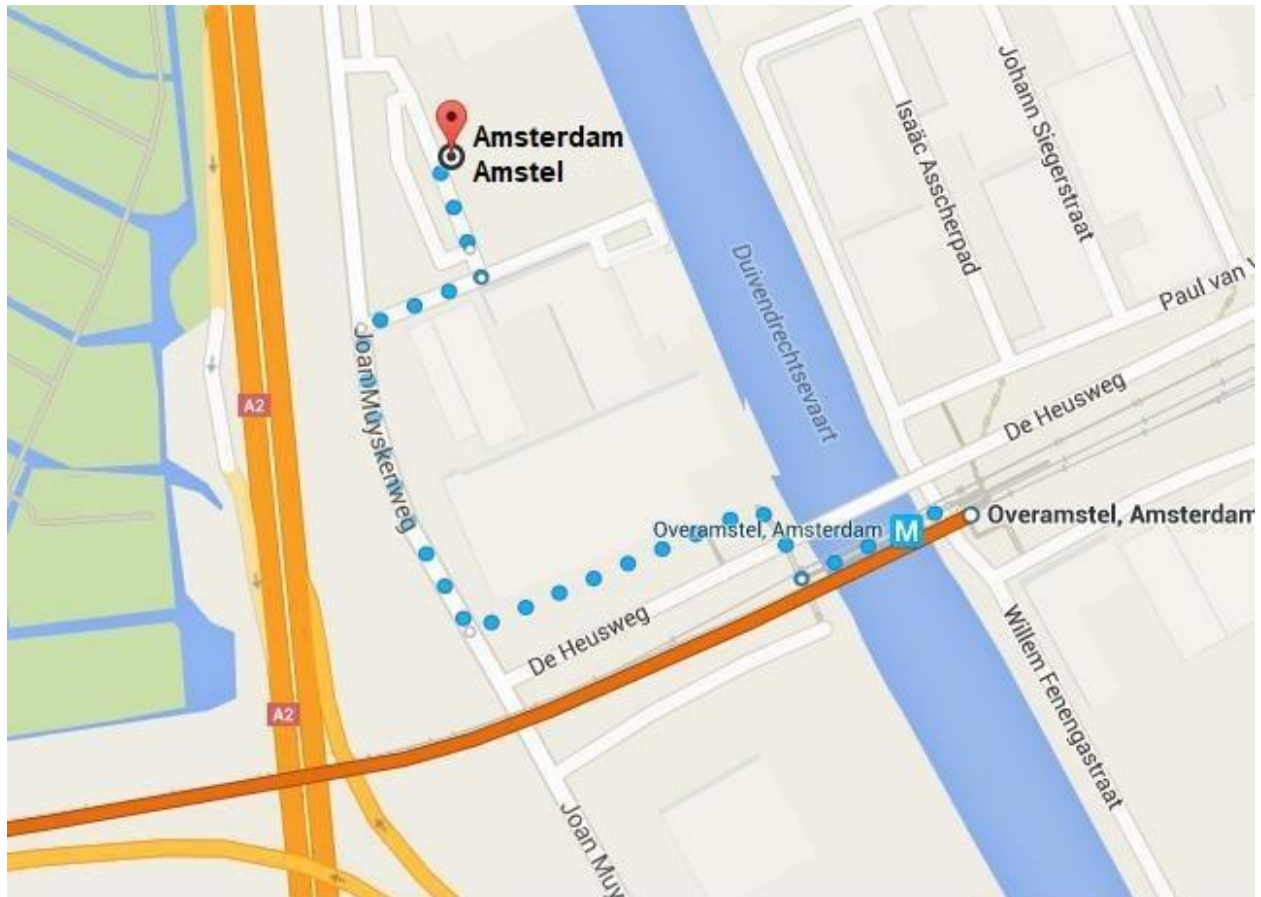

Directions to Student Experience Amsterdam Amstel (Joan Muyskenweg)

From Vrije Universiteit Amsterdam/Uilenstede

1. Take metro 51 (destination: Centraal Station) to stop 'Overamstel'
2. When leaving the tram/metro stop, take a left and follow the instructions on this map:

Directions to DUWO office

From Vrije Universiteit Amsterdam

3. Take tram 5 (destination: Amstelveen Binnenhof) or metro 51 (destination: Amstelveen Westwijk) to stop 'Uilenstede'.
4. When leaving the tram/metro stop, take a left and follow the instructions on this map: