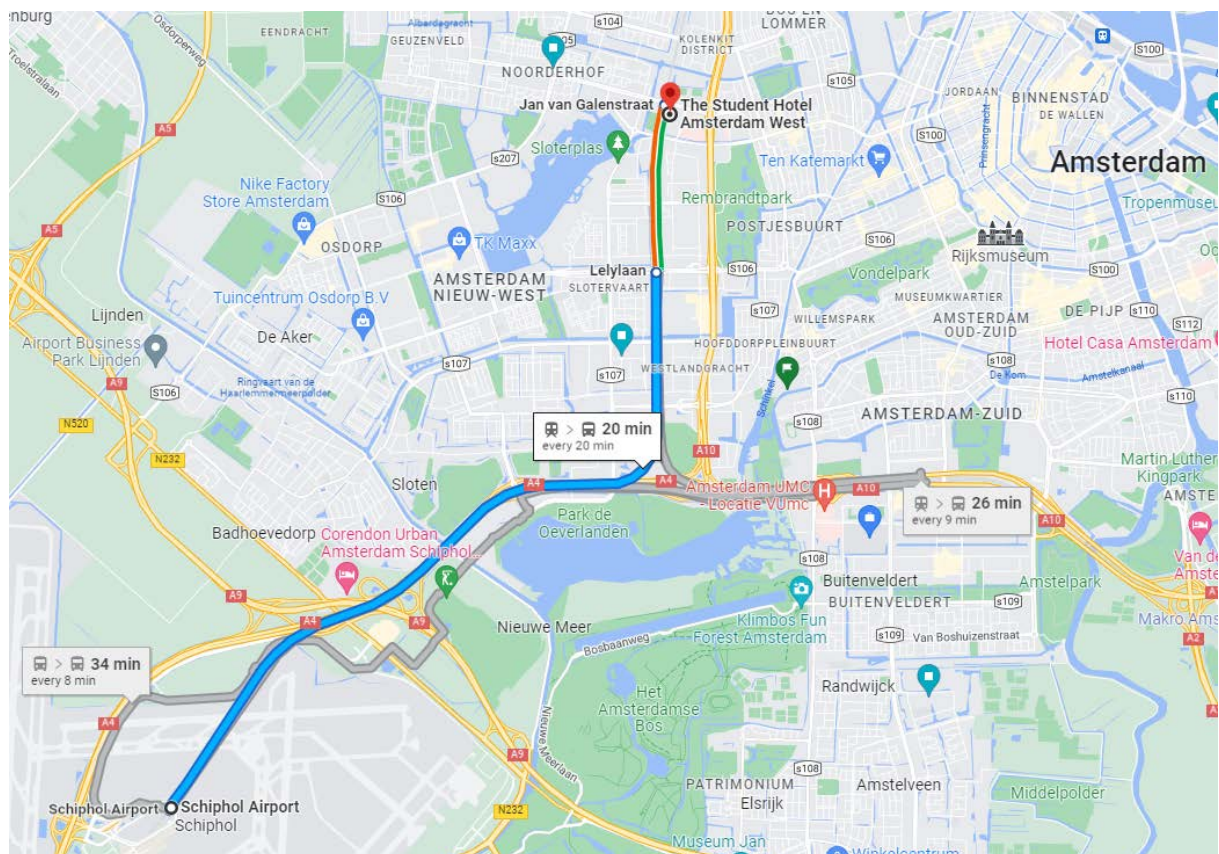

Route description from Schiphol Airport to The Student Hotel Amsterdam West

Address: Van de Sande Bakhuijzenstraat 4, 1061 AZ Amsterdam

1. From Schiphol Airport, take the train with final destination 'Amsterdam Centraal'. More information about how to buy a train ticket can be found [here](#).
2. Exit the train at train station 'Amsterdam Lelylaan'.
3. Take metro 50 with final destination 'Isolatorweg'.
4. Exit the metro at metro station 'Jan v. Galenstraat'.
5. From here, it is a 1-minute walk to StuNest (see page 2):

Head south-east toward Jan van Galenstraat/s105.