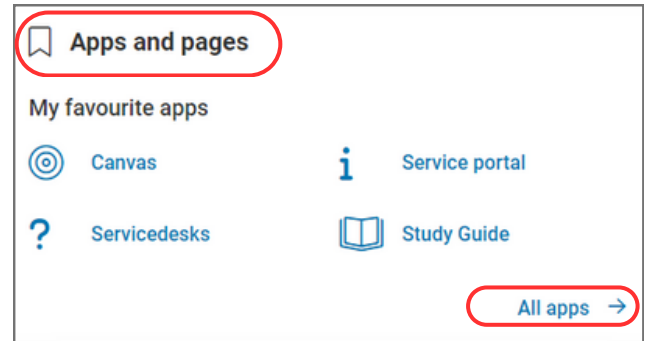

OnStage: QRC voor studenten

Login and dashboard

Login

Via VU Dashboard

- Log in to vu.nl/dashboard
- Go to 'Apps and pages'. If OnStage is not in your favourites, click on 'All apps'.
- Add OnStage to your favourites by clicking the heart icon.