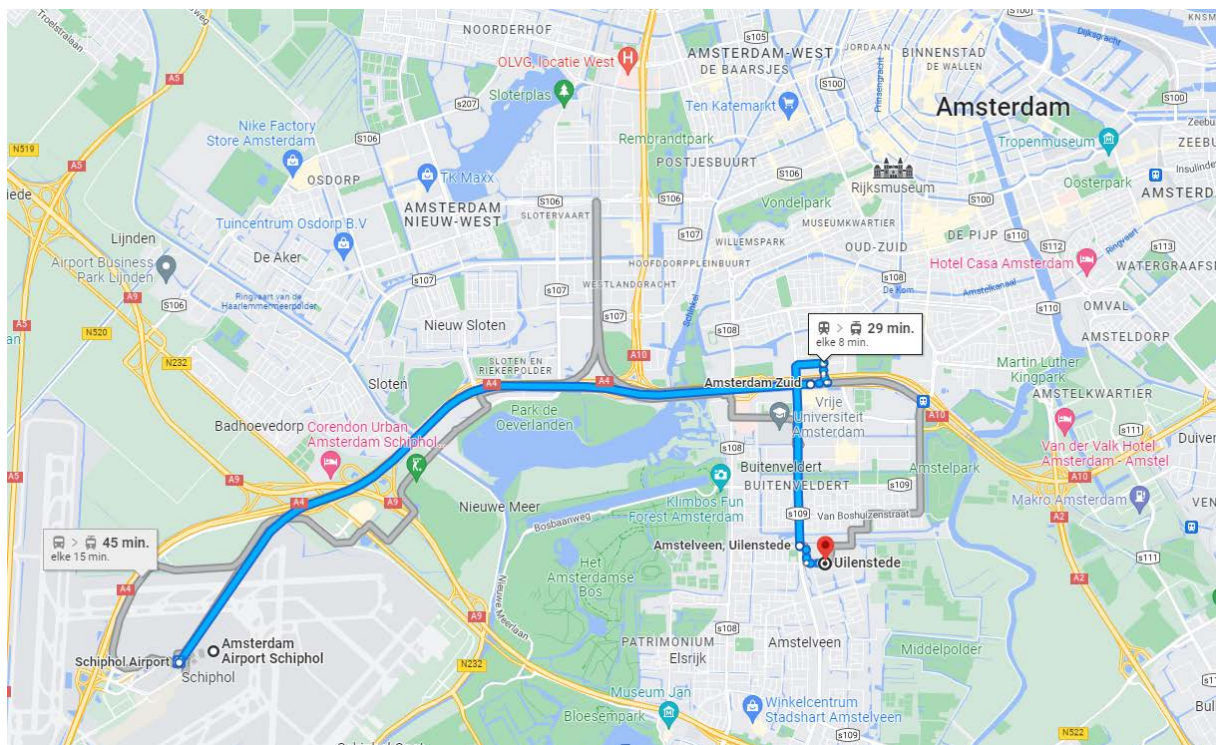

Route description from Schiphol Airport to Uilenstede

Address: Uilenstede 4-96, Uilenstede 102, OR Uilenstede 174-222, Amstelveen. Make sure to check your contract.

1. From Schiphol Airport, take the train with final destination 'Amsterdam Zuid'. More information about how to buy a train ticket can be found [here](#).
2. Exit the train at train station 'Amsterdam Zuid'.
3. Take tram 25 with final destination 'Westwijk'.
4. Exit the tram at tram stop 'Uilenstede'.
5. From here, it is a 6-minute walk to Uilenstede (see page 2):

Head east on the Bos en Vaartlaan/de Uilenstede. Take a left to stay on Uilenstede.