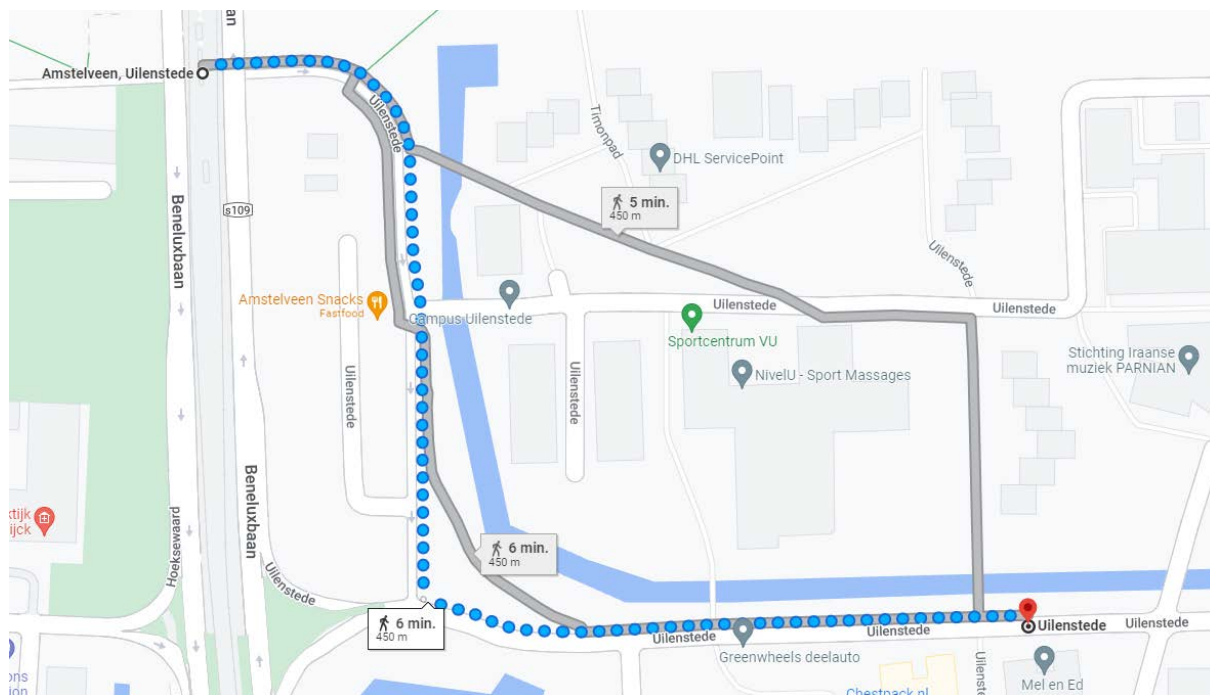

Route description from Schiphol Airport to Uilenstede

Address: Uilenstede 4-96, Uilenstede 102, OR Uilenstede 174-222, Amstelveen. Make sure to check your contract.

1. From Schiphol Airport, take the train with final destination 'Amsterdam Zuid'. More information about how to buy a train ticket can be found [here](#).
2. Exit the train at train station 'Amsterdam Zuid'.
3. Take tram 25 with final destination 'Westwijk'.
4. Exit the tram at tram stop 'Uilenstede'.
5. From here, it is a 6-minute walk to Uilenstede (see page 2):

Head east on the Bos en Vaartlaan/de Uilenstede. Take a left to stay on Uilenstede.