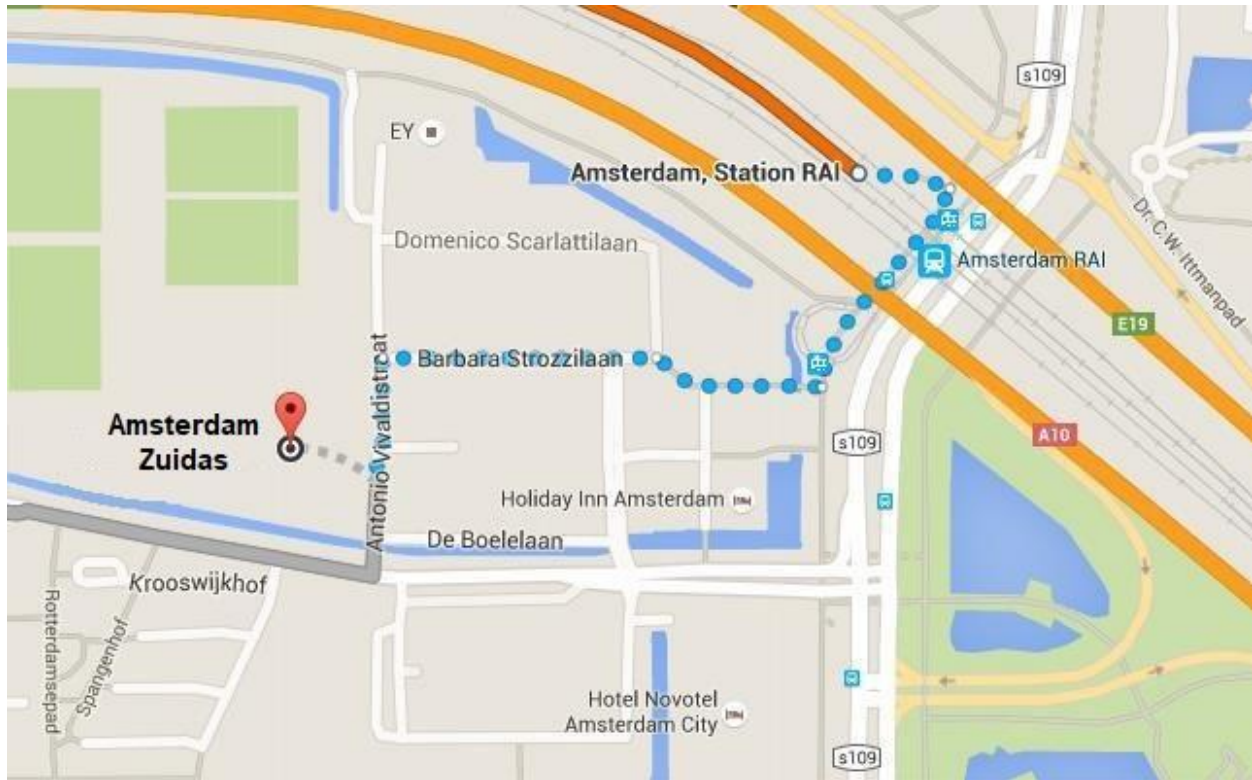

Directions to Amsterdam Zuidas (Antoni Vivaldistraat)

From Vrije Universiteit Amsterdam/Uilenstede

1. Take metro 51 (destination: Centraal Station) to stop 'RAI'
2. When leaving the tram/metro stop, take a right and follow the instructions on this map:

Directions to DUWO office

From Vrije Universiteit Amsterdam

3. Take tram 5 (destination: Amstelveen Binnenhof) or metro 51 (destination: Amstelveen Westwijk) to stop 'Uilenstede'.
4. When leaving the tram/metro stop, take a left and follow the instructions on this map: