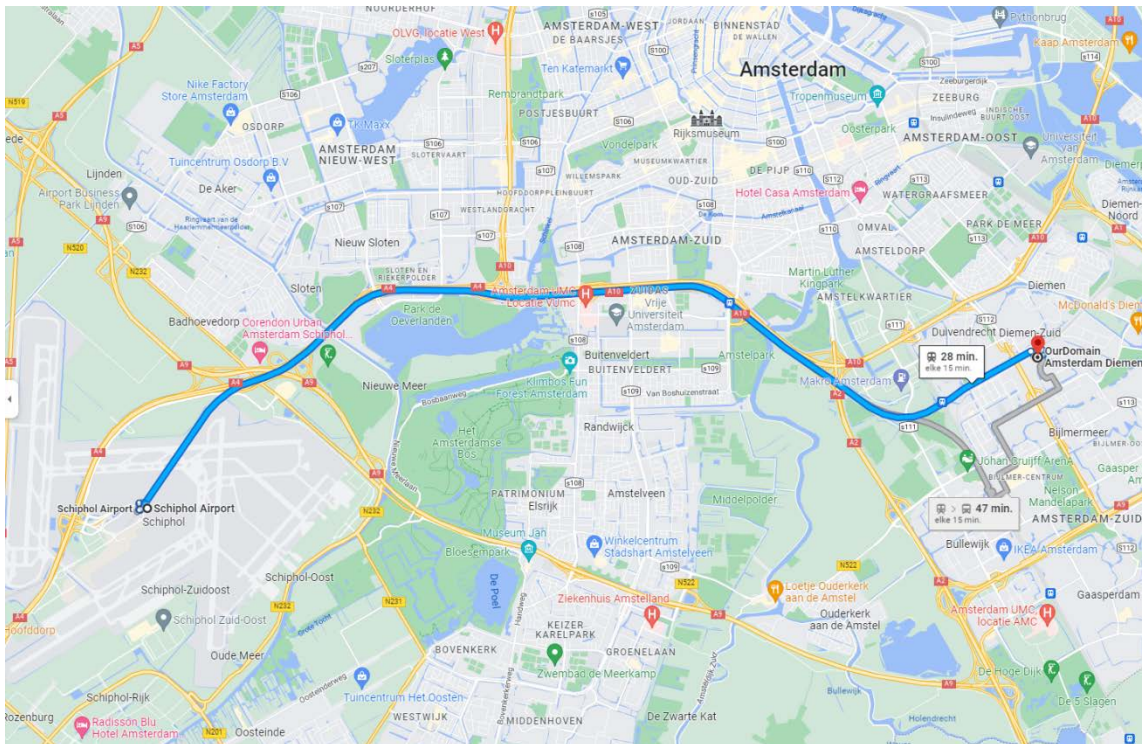

# Route description from Schiphol Airport to OurDomain Diemen

**Address:** Dalsteindreef 2038, 1112 Diemen

1. From Schiphol Airport, take the train with final destination 'Utrecht Centraal'. This train leaves every 15 minutes. More information about how to buy a train ticket can be found [here](#).
2. Exit the train at train station 'Diemen Zuid'. From here, it is a 3-minute walk to OurCampus:

Head to the south-east, take a left to the Dalstreindreef and go left again, and then take a right.