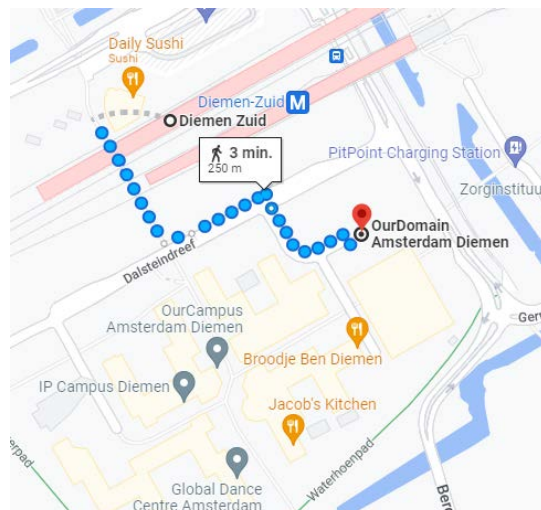

# Route description from Schiphol Airport to OurDomain Diemen

**Address:** Dalsteindreef 2038, 1112 Diemen

1. From Schiphol Airport, take the train with final destination 'Utrecht Centraal'. This train leaves every 15 minutes. More information about how to buy a train ticket can be found [here](#).
2. Exit the train at train station 'Diemen Zuid'. From here, it is a 3-minute walk to OurCampus:

Head to the south-east, take a left to the Dalstreindreef and go left again, and then take a right.