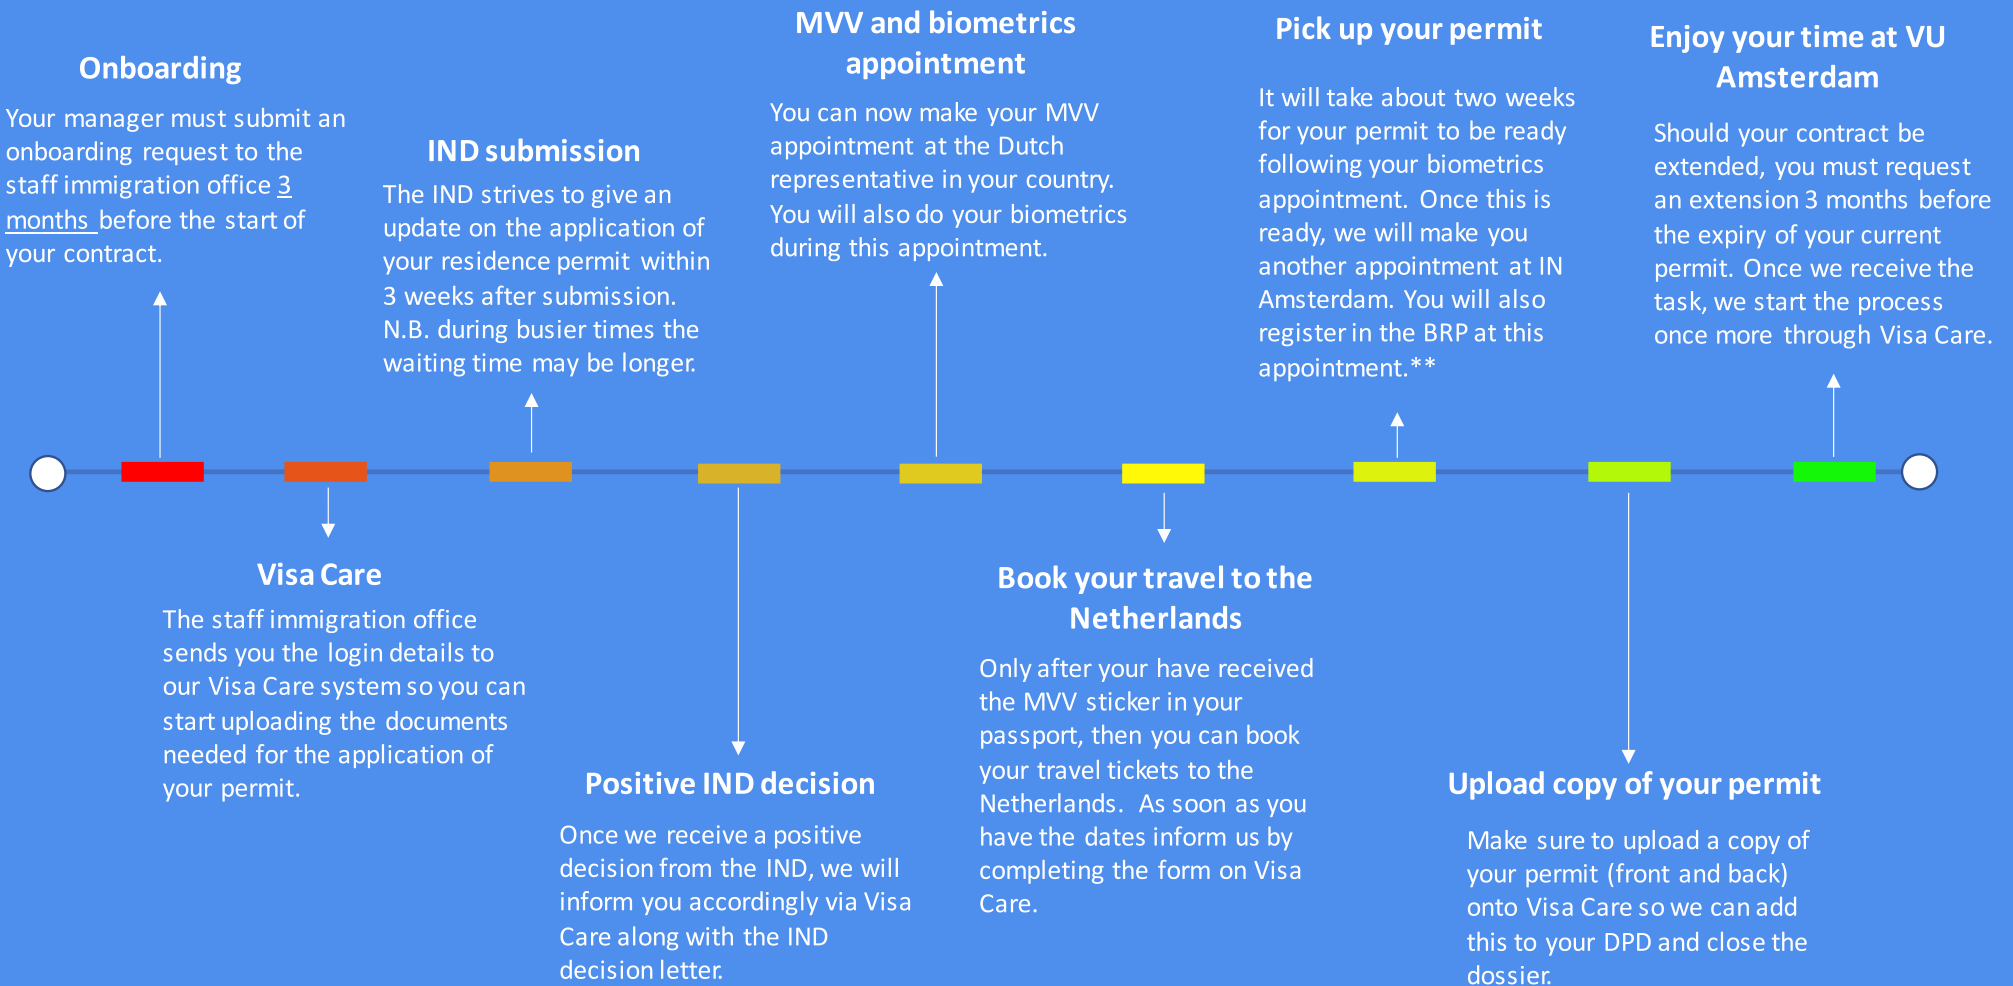

LONG STAY ENTRY VISA (MVV) AND RESIDENCE PERMIT (VVR PROCEDURE)

**If your home address falls outside the Amsterdam radius you will need to make these appointments yourself. see the section titled "IN Amsterdam" on the VU website to see if this applies to you.