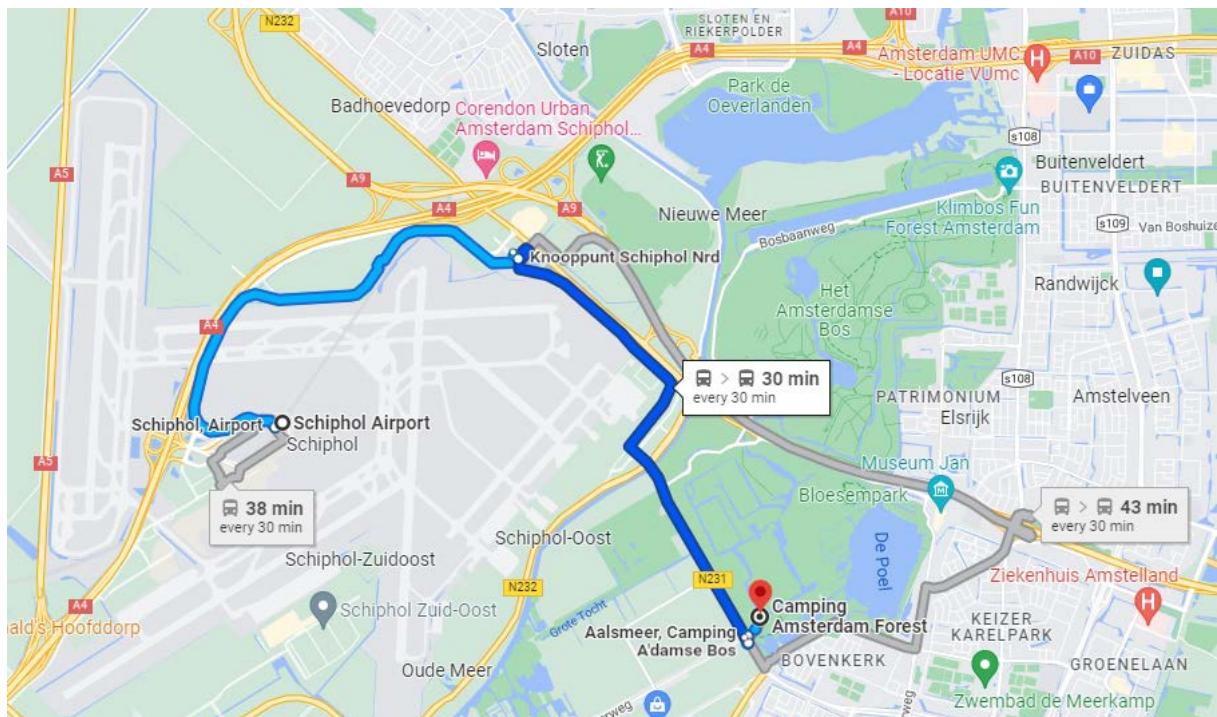

Route description from Schiphol Airport to EuroParcs Amsterdamse Bos

Adress: Kleine Noorddijk 1, 1187 NZ Amstelveen

1. From Schiphol Airport, take bus number 199 with final destination 'Amstelveen'. More information about how to buy a bus ticket can be found [here](#).
2. Exit the bus at stop Camping Amsterdamse Bos, Aalsmeer'.
3. From here, it is a 3-minute walk to EuroParcs Amsterdamse Bos (see page 2):

Head southeast on Bosrandweg/N231. Turn left toward Kleinne Noorddijk. Turn right on the same street, and take a sharp left onto Kleine Noorddijk.