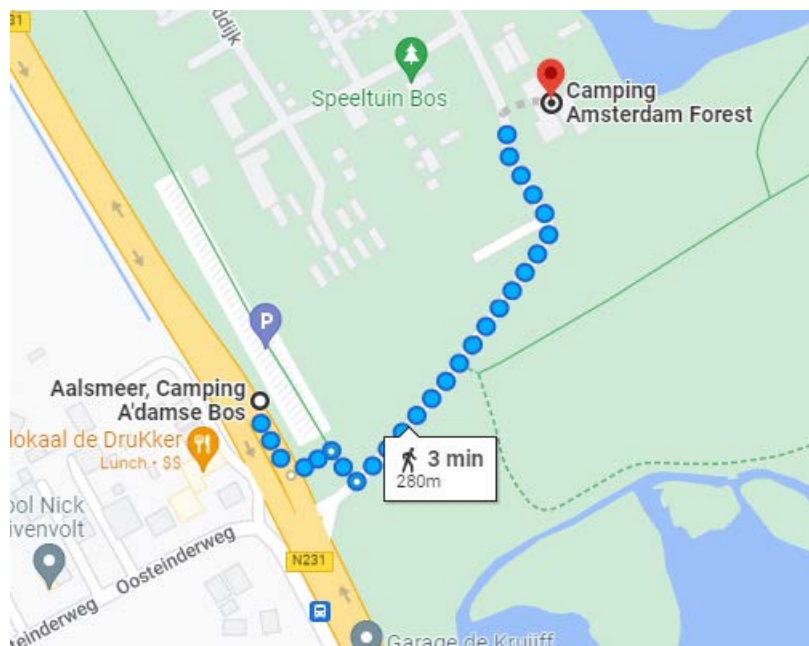

Route description from Schiphol Airport to EuroParcs Amsterdamse Bos

Adress: Kleine Noorddijk 1, 1187 NZ Amstelveen

1. From Schiphol Airport, take bus number 199 with final destination 'Amstelveen'. More information about how to buy a bus ticket can be found [here](#).
2. Exit the bus at stop Camping Amsterdamse Bos, Aalsmeer'.
3. From here, it is a 3-minute walk to EuroParcs Amsterdamse Bos (see page 2):

Head southeast on Bosrandweg/N231. Turn left toward Kleinne Noorddijk. Turn right on the same street, and take a sharp left onto Kleine Noorddijk.