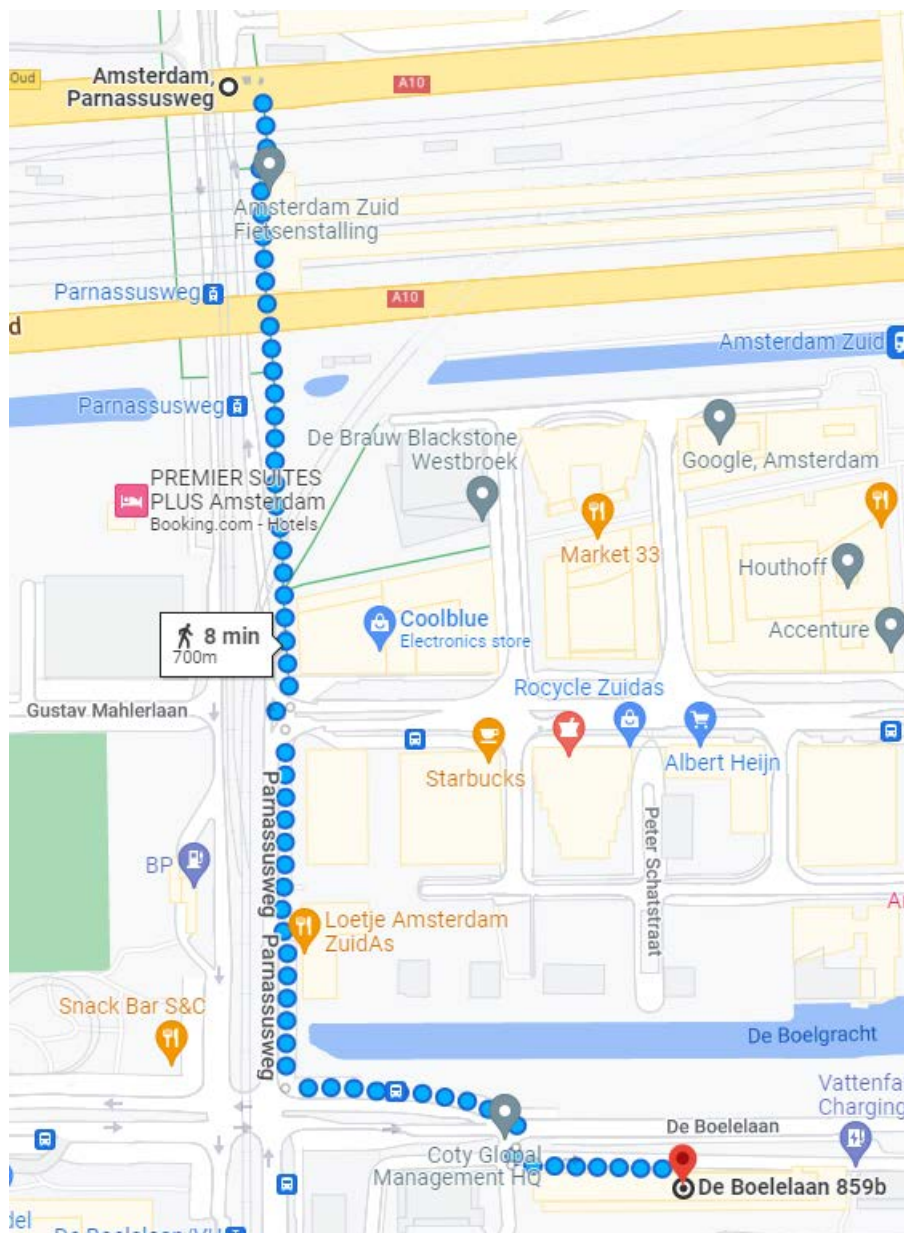

Route description from Schiphol Airport to De Boelelaan

Adress: De Boelelaan 859b, 1082RW Amsterdam

1. From Schiphol Airport, take the train with final destination 'Amsterdam Zuid'. More information about how to buy a train ticket can be found [here](#).
2. Exit the train at train station 'Amsterdam Zuid'.
3. Take tram number 5 with final destination 'Amstelveen Stadshart'.
4. Exit the tram at stop 'Parnassusweg'.
5. From here, it is a 8-minute walk to De Boelelaan (see page 2):

Head south, and turn right onto Gustav Mahlerlaan. Turn left onto Parnassusweg, and left again on De Boelelaan. Turn right onto Asingaborg en left onto De Boelelaan.