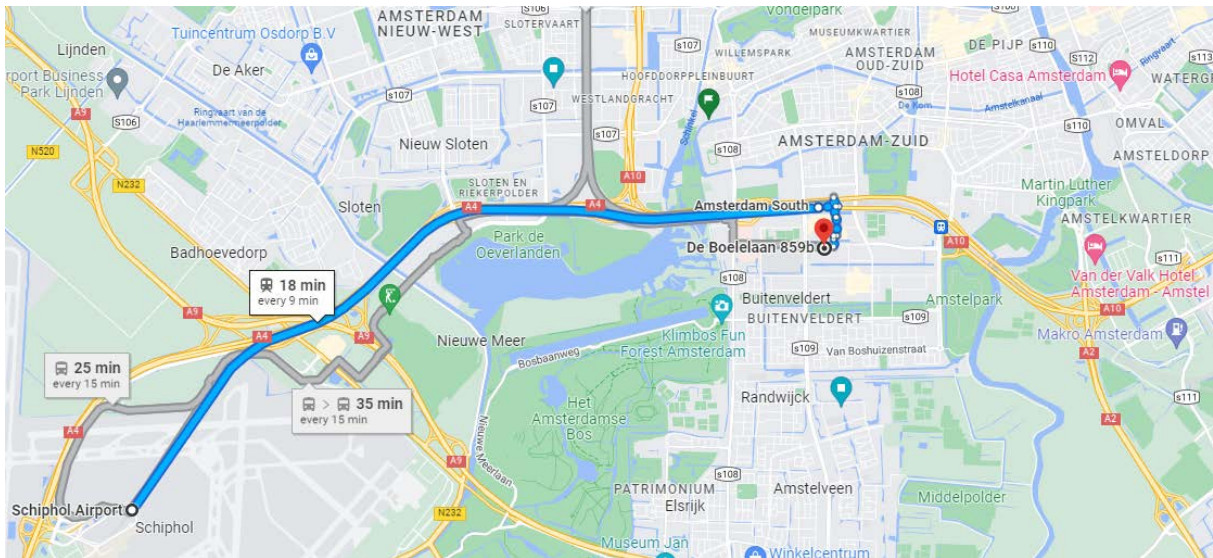

Route description from Schiphol Airport to De Boelelaan

Adress: De Boelelaan 859b, 1082RW Amsterdam

1. From Schiphol Airport, take the train with final destination 'Amsterdam Zuid'. More information about how to buy a train ticket can be found [here](#).
2. Exit the train at train station 'Amsterdam Zuid'.
3. Take tram number 5 with final destination 'Amstelveen Stadshart'.
4. Exit the tram at stop 'Parnassusweg'.
5. From here, it is a 8-minute walk to De Boelelaan (see page 2):

Head south, and turn right onto Gustav Mahlerlaan. Turn left onto Parnassusweg, and left again on De Boelelaan. Turn right onto Asingaborg en left onto De Boelelaan.